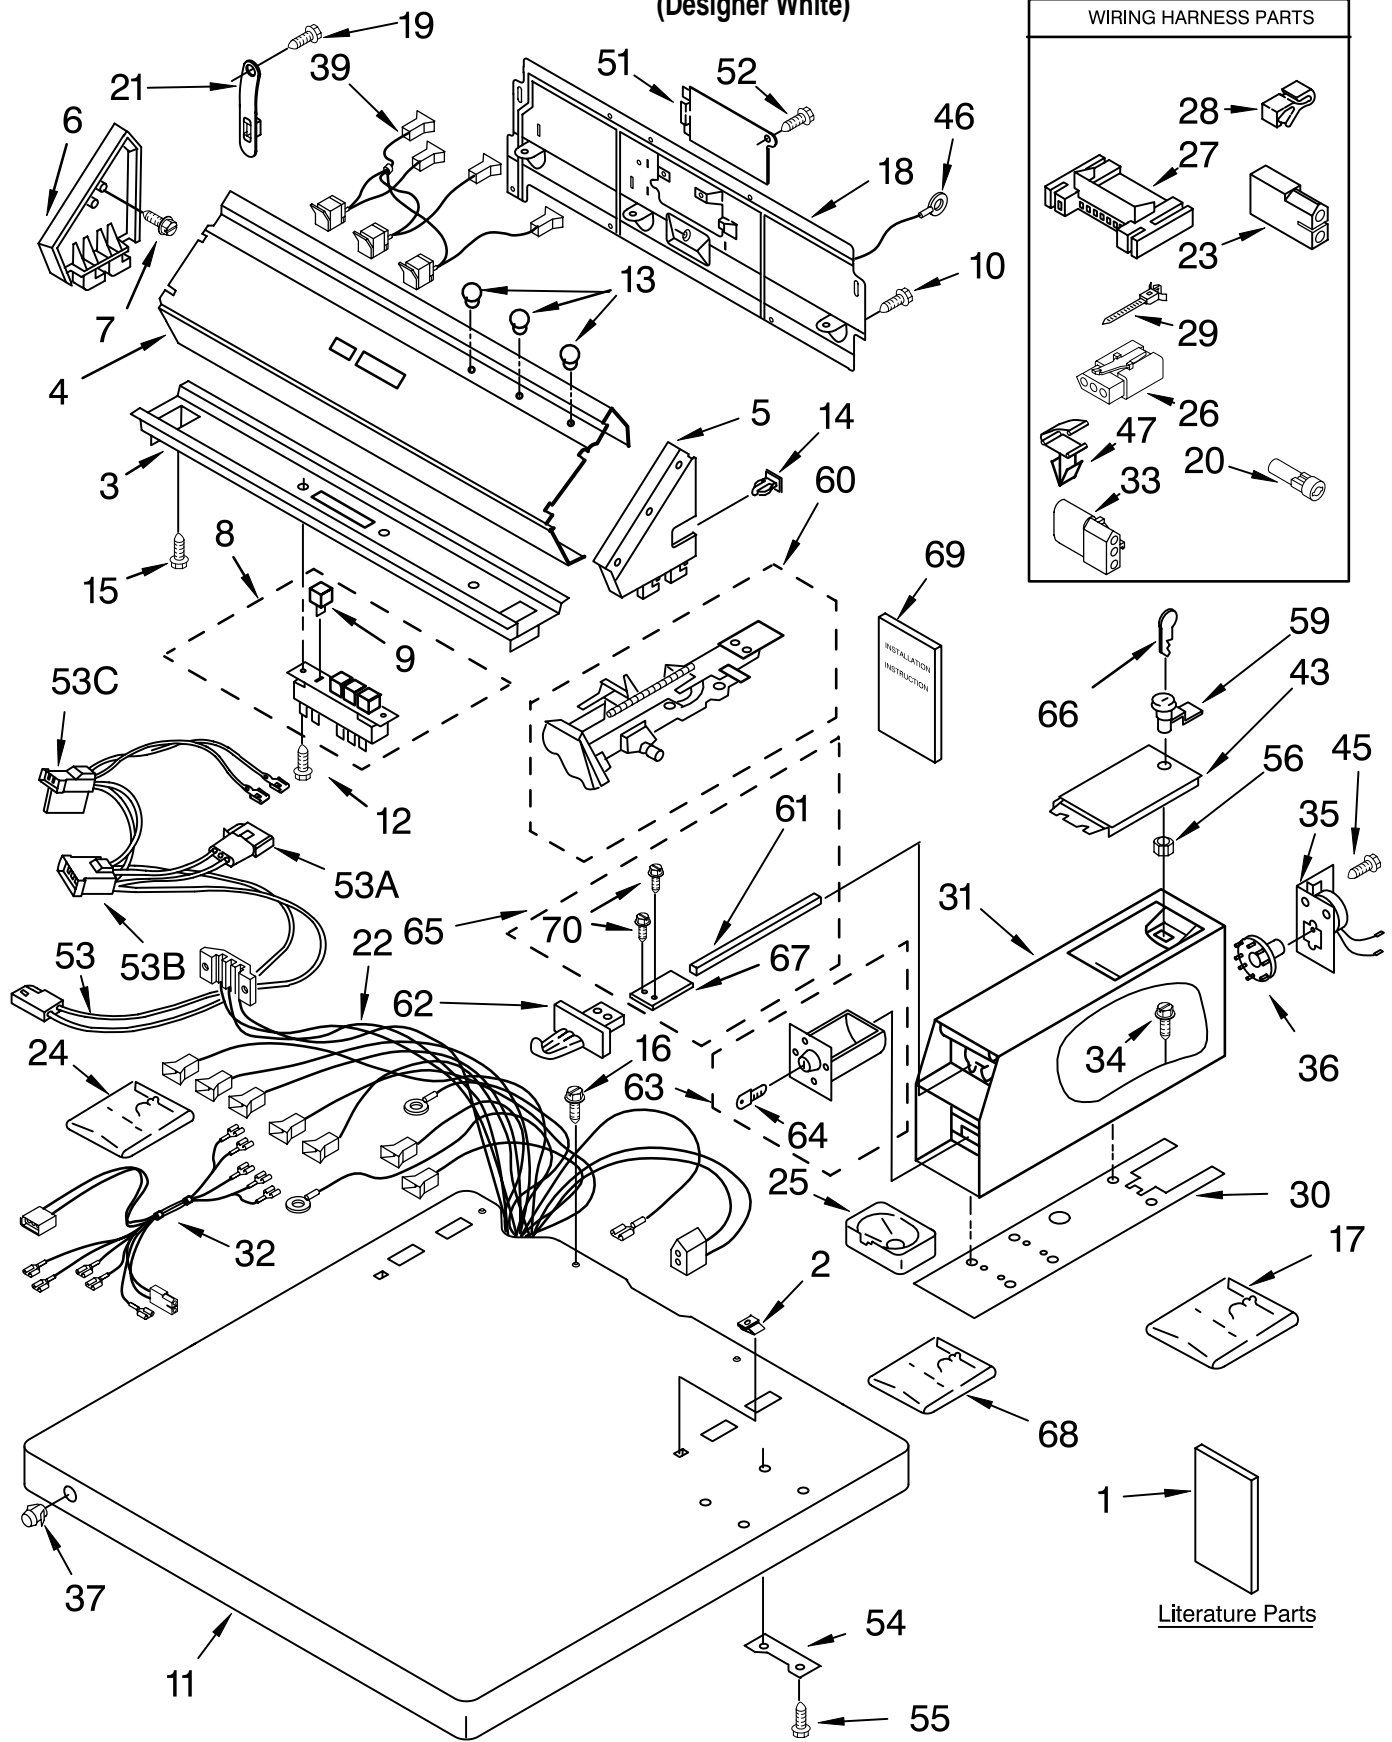

For Model: CGM2761KQ1
(Designer White)

FOR ORDERING INFORMATION REFER TO PARTS PRICE LIST

TOP AND CONSOLE PARTS

For Model: CGM2761KQ1
(Designer White)

Illus. No.	Part No.	DESCRIPTION	Illus. No.	Part No.	DESCRIPTION	Illus. No.	Part No.	DESCRIPTION
1	LIT8527795	Literature Parts Instructions, Installation	29	3391018	Tie, Cable	61	*8316521	Bolt, Slide Mechanism
	LIT8316259	Label, Wiring Diagram	30	3954812	Cushion, Case	62	*8316520	Slide Mechanism (Vertical 8-Coin) Inserts (Not Shown)
	LIT8528103	Repair Parts List	31	3406994	Case, Meter		*8316264	Blank
2	357213	Nut, Push-In	32	3401126	Harness, Timer		*8316265	25¢
3	3361029	Bracket, Control	33	3936144	Connector, 3-Circuit	63	*8316525	Money Box W/Lock Key (Money Box) (When Ordering, Specify Vendor of Money Box Lock)
4	8316634	Panel, Control	34	3349065	Bolt, 5/16-24 x 1	64		Slide Extension Bag Assembly Key (Service Door)
5	8316516	Cap, End (R.H.)	35	3387975	Timer (Includes 4-Pin Cam)	65		Extension
6	3949734	Cap, End (L.H.)	36		Timing Cam	66	*8316523	Kit, Decal
7	97787	Screw, 11-16 x 3/4		3387974	3-Pin	67	*8316524	Installation Instructions
8	8316437	Switch, Pushbutton		339855	4-Pin	68		Coin Kit
9	8316433	Pushbutton		343777	6-Pin	69	*8316532	Screw, 10-32 x 3/8
10	693995	Screw, 8-18 x 3/8	37	387371	Lock, Plug			
11	3954665	Top	39	8316640	Lights, Indicator			
12	3393918	Screw, 8-18 x 11/32	43	3351136	Door, Service			
13	3348109	Lens, Amber (3)	45	339805	Screw, 10-32 x 3/16			
14	689559	Nut, Push-In	46	3398893	Ground Wire			
15	3390646	Screw, 8-18 x 5/16	47	3394427	Clip, Harness			
16	343641	Screw, 10-16 x 1/2	51	8317340	Cover, Terminal Block			
17	8316238	Meter Case Conversion Kit	52	3390814	Screw, 8-18 x 3/8			
18	3978608	Panel, Rear (Upper)	53	3401850	Harness, Gas			
19	3390647	Screw, 8-18 x 1/2	53A	697779	Plug, 3-Way			
20	351297	Plug, Harness	53B	3403498	Connector, 3 Position			
21	8318255	Strap, Console	53C	3403499	Connector, 2 Position			
22	8283166	Harness, Main	54	3347825	Plate-Mounting (2)			
23	717252	Receptacle (2-Way)	55	98445	Screw, 10-16 x 3/4			
24	3954807	Kit, Vertical Coin Slide	56	90406	Nut, Cage			
25	385421	Funnel, Coin			Coin Mechanism Parts, May Be Ordered from *Whirlpool Or The Vendor(s) Listed Below.			
26	717315	Receptacle (4-Way)						
27	3395683	Housing, Connector	59	*8316526	Security Lock & Cam Assembly			
28	357572	Clip, Ground	60		Slide & Extension			